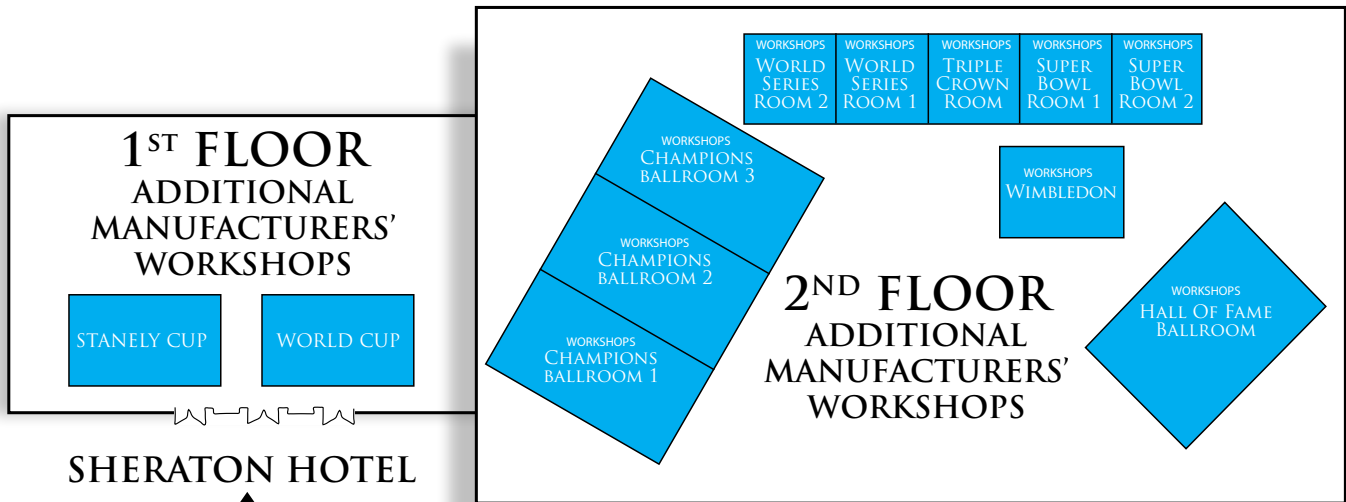

All booths are 10' x 10'
Price per booth:
 Before September 18, 2015: **\$2400.00**
 After September 18, 2015: **\$2600.00**

Includes:

Carpeted booth, standard 8' backwall, 3' side-draped walls, booth identification sign, two chairs, one 6' draped table, one wastebasket, security service and exhibitor service manual. Free listing in the official show flyer if contract received before January 8, 2016. Free listing in the official show program if contract received before January 29, 2016. Free listing and link on the congress' web site. Free listing in the show directory.

Aesthetic Expo

THE INTERNATIONAL CONGRESS OF ESTHETICS AND SPA | DALLAS

Arlington Convention Center | Arlington, TX | May 15 & 16, 2016

Sunday Sessions: 2:00 p.m. to 3:30 p.m. or 4:00 p.m. to 5:30 p.m.

Monday Sessions: 2:00 p.m. to 3:30 p.m.

SHERATON HOTEL

ARLINGTON CONVENTION CENTER

MANUFACTURERS' WORKSHOPS FLOOR PLAN

All prices are per session (SHERATON HOTEL)

Stanely Cup	80 people	\$800
World Cup	110 people	\$950
Champions Ball Room 1	200 people	\$1000
Champions Ball Room 2	200 people	\$1000
Champions Ball Room 3	200 people	\$1000
World Series 1	50 people	\$700
World Series 2	50 people	\$700
Triple Crown	50 people	\$700
Super Bowl 1	50 people	\$700
Super Bowl 2	50 people	\$700
Wimbledon	50 people	\$700
Hall of Fame	150 people	\$1100