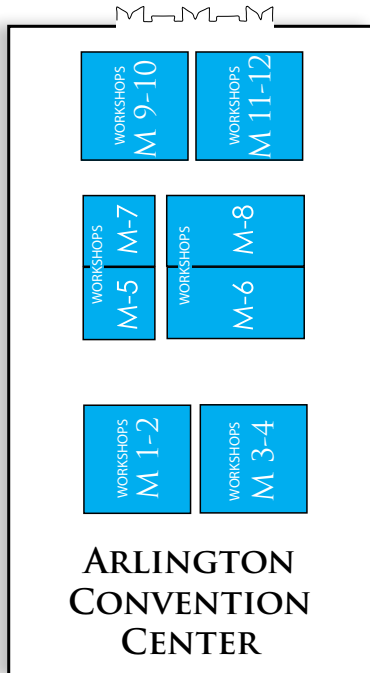

All booths are 10' x 10'
Price per booth:
 Before September 18, 2015: **\$2400.00**
 After September 18, 2015: **\$2600.00**

Includes:

Carpeted booth, standard 8' backwall, 3' side-draped walls, booth identification sign, two chairs, one 6' draped table, one wastebasket, security service and exhibitor service manual. Free listing in the official show flyer if contract received before January 8, 2016. Free listing in the official show program if contract received before January 29, 2016. Free listing and link on the congress' web site. Free listing in the show directory.

SHERATON HOTEL

ARLINGTON CONVENTION CENTER

MANUFACTURERS' WORKSHOPS FLOOR PLAN

All prices are per session (SHERATON HOTEL)

Stanely Cup	80 people	\$800
World Cup	110 people	\$950
Champions Ball Room 1	200 people	\$1000
Champions Ball Room 2	200 people	\$1000
Champions Ball Room 3	200 people	\$1000
World Series 1	50 people	\$700
World Series 2	50 people	\$700
Triple Crown	50 people	\$700
Super Bowl 1	50 people	\$700
Super Bowl 2	50 people	\$700
Wimbledon	50 people	\$700
Hall of Fame	150 people	\$1100

All prices are per session (Arlington Convention Center)

M 1 - 2	120 people	\$1000
M 3 - 4	90 people	\$850
M - 5	70 people	\$850
M - 6	140 people	\$1000
M - 7	70 people	\$850
M - 8	140 people	\$1000
M 9 - 10	120 people	\$1000
M 11 - 12	90 people	\$850